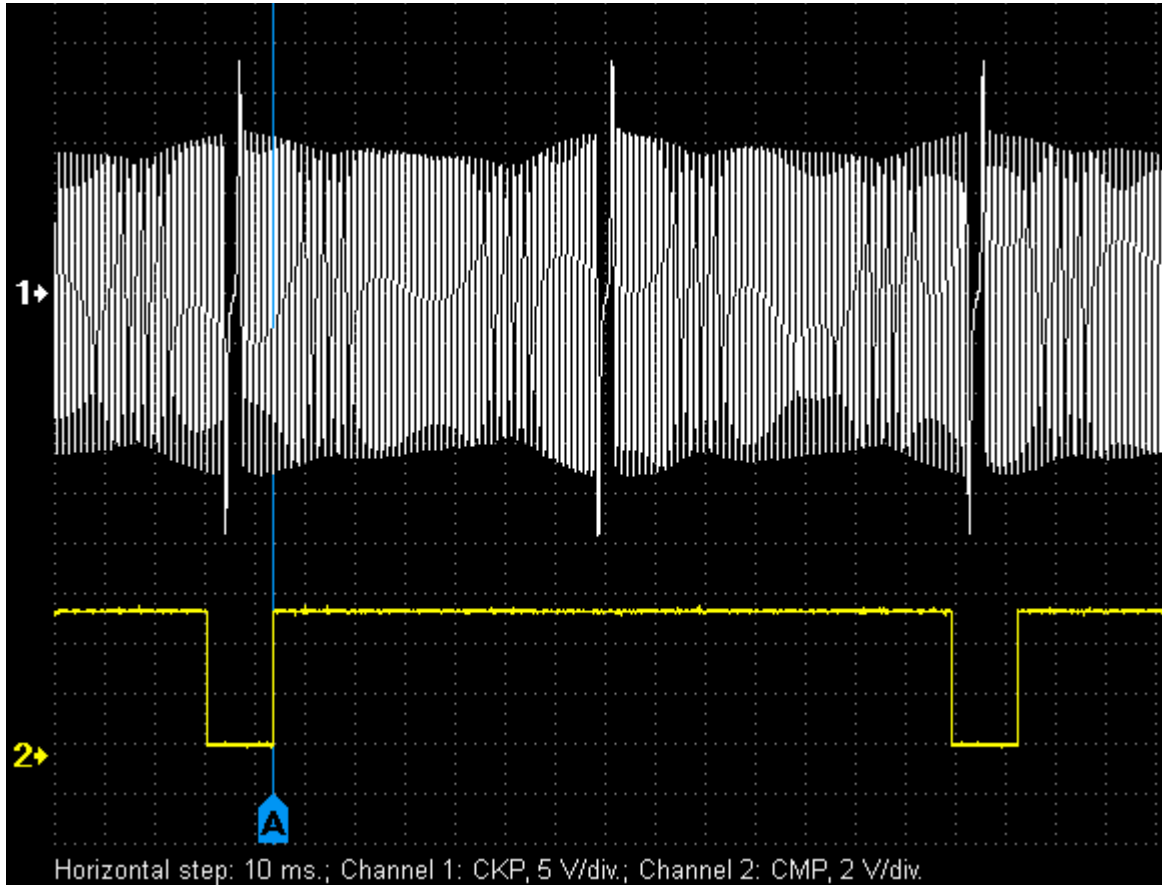

Renault – Crankshaft / Camshaft relationship

Renault Kangoo 1.5 K9K

[renault_kangoo_1.5_k9k.mwf](#)