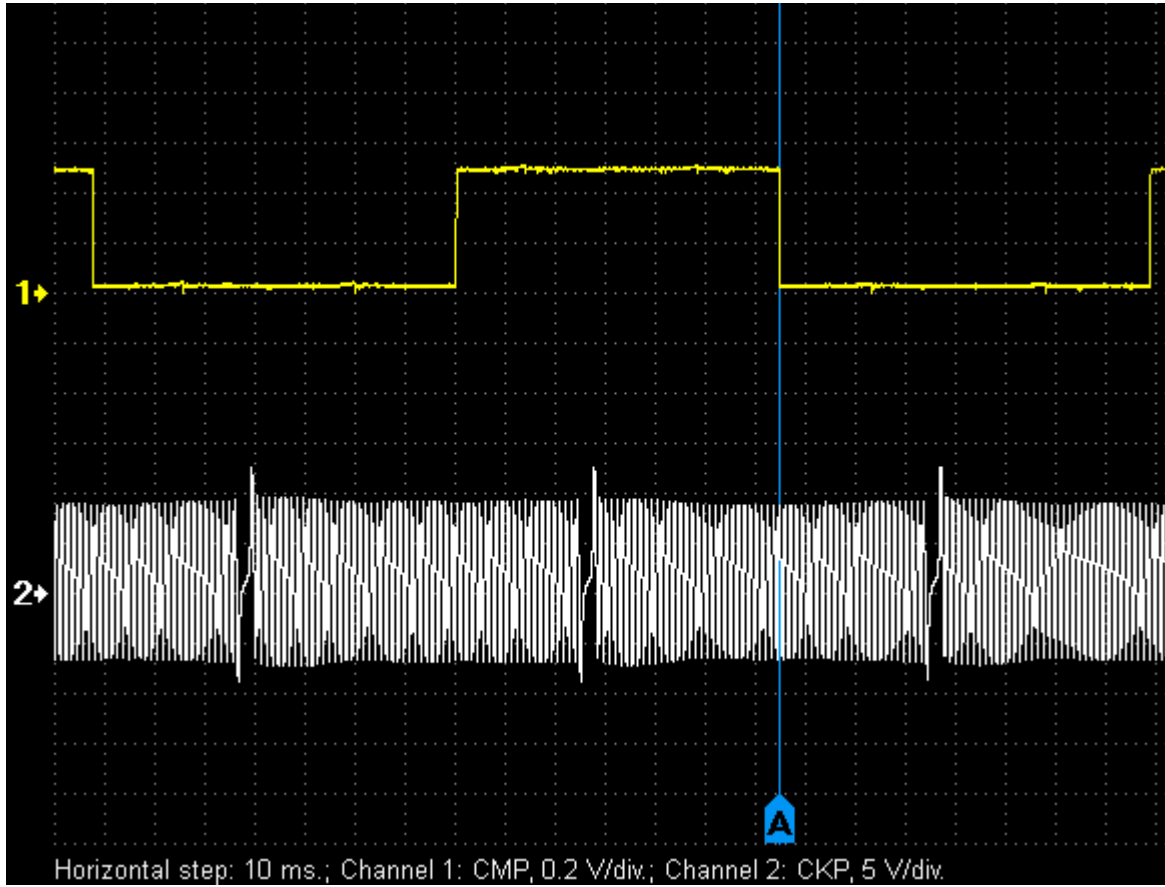

### Iran Khodro – Crankshaft / Camshaft relationship

Iran Khodro Samand LX 1.8 XU7JP

[iran\\_khodro\\_samand\\_lx\\_1.8\\_xu7jp.mwf](#)