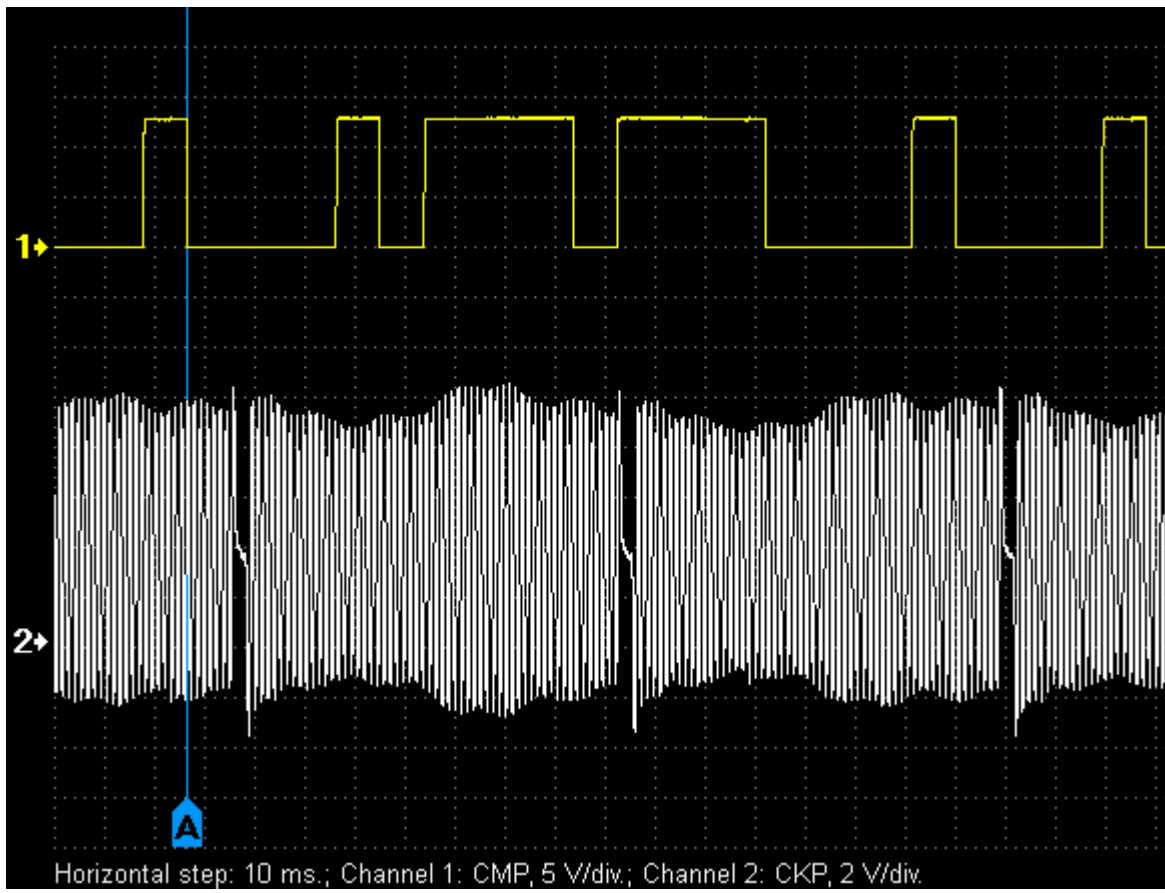

Chery – Crankshaft / Camshaft relationship

Chery CrossEstar B11 2.4 AT 4G64S4M

[chery_crossestar_b11_2.4_at_4g64s4m.mwf](#)

Chery Elara A21 2.0 16v SQR484F Acteco

[chery_elara_a21_2.0_16v_sqr484f_acteco.mwf](#)