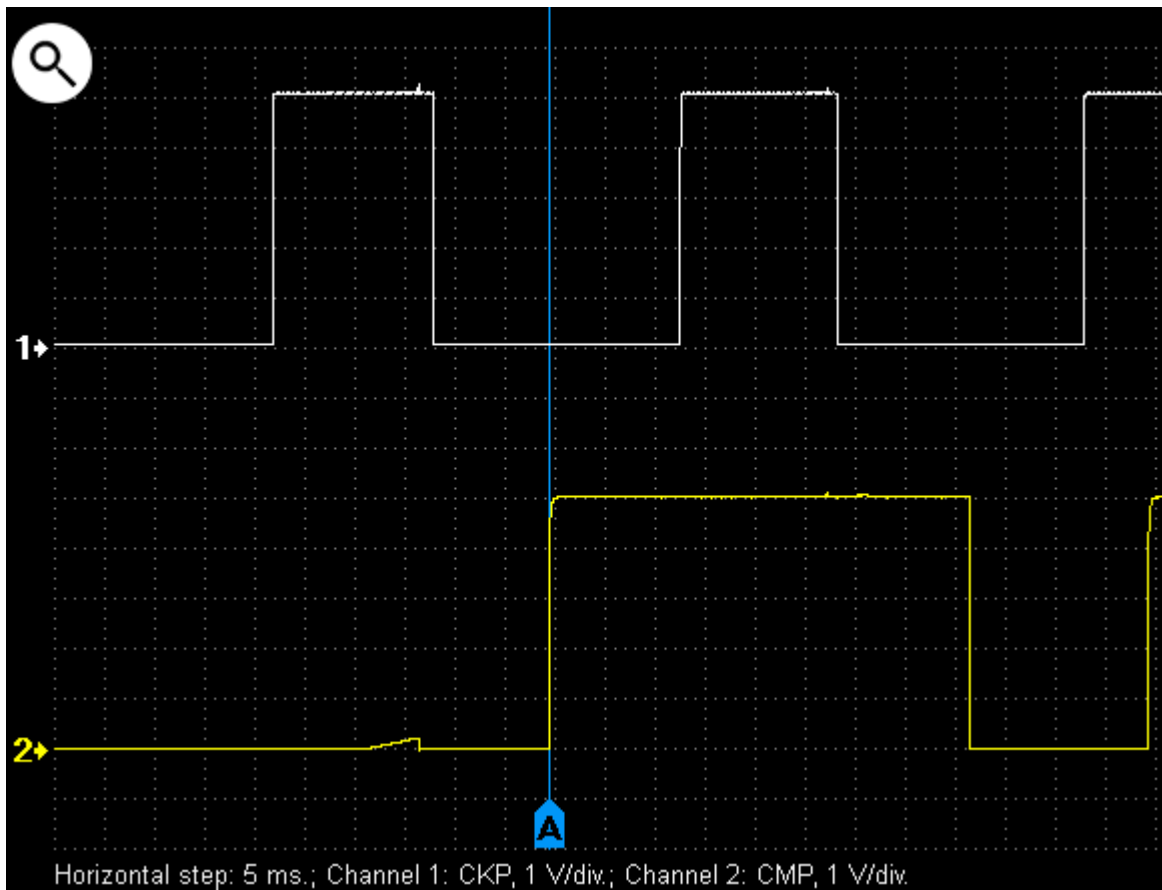

Chery – Crankshaft / Camshaft relationship

Chery CrossEstar B11 2.4 AT 4G64S4M

[chery_crossestar_b11_2.4_at_4g64s4m.mwf](#)

Chery Elara A21 2.0 16v SQR484F Acteco

[chery_elara_a21_2.0_16v_sqr484f_acteco.mwf](#)