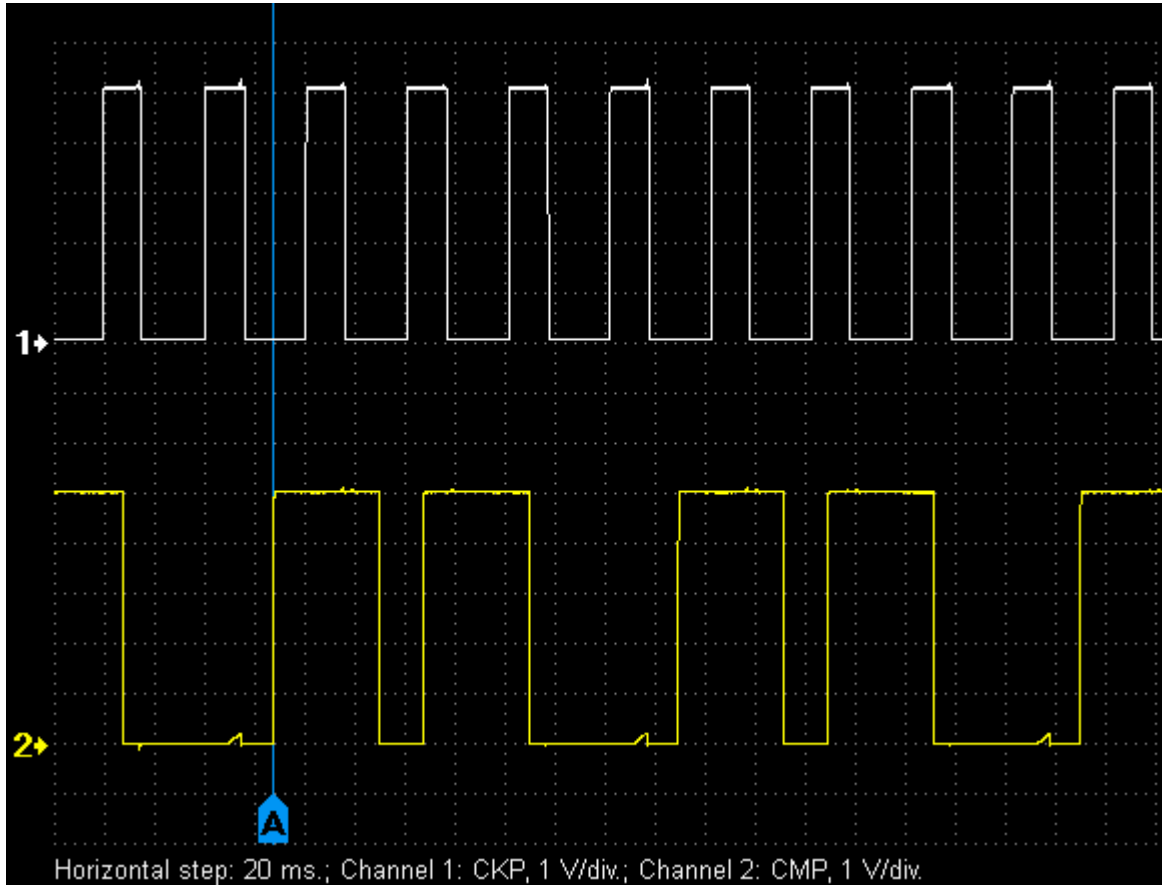

Chery – Crankshaft / Camshaft relationship

Chery CrossEstar B11 2.4 AT 4G64S4M

[chery_crossestar_b11_2.4_at_4g64s4m.mwf](#)

Chery Elara A21 2.0 16v SQR484F Acteco

[chery_elara_a21_2.0_16v_sqr484f_acteco.mwf](#)